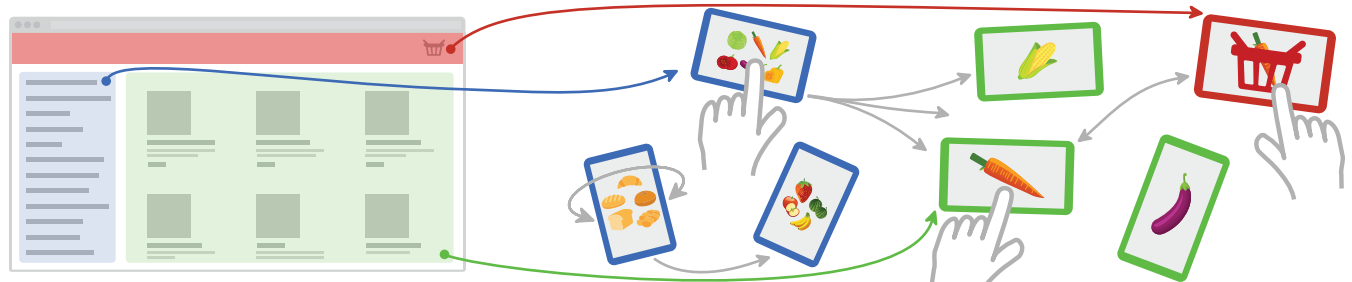

## Overview

Better Together is a plug-in based platform designed to disaggregate the components of complex services, allowing separate mobile phones to each represent and provide a single component of the overall interaction.

Mainstream mobile interactions are focused around individual devices, with any collaboration happening via 'the cloud'. We carried out design workshops with emergent users, revealing opportunities for novel collocated collaborative interactions. Better Together is a framework for disaggregating services locally, splitting interaction elements over separate mobiles. This distribution supports both sharing of resources (such as screen real-estate, or mobile data); and, scaffolding of inclusive interaction in mixed groups (e.g., in terms of literacy or prior technology exposure). We developed two prototypes to explore the concept, trialling them with emergent users in South Africa and India. The resulting platform is plug-in driven and is able to disaggregate any service.

## User Interaction

Better Together disaggregates existing services over multiple devices. Left: a shopping website on a laptop screen, with the familiar lists of categories and products, and a site-wide basket. Right: Better Together splits core components of a service onto separate phones - in this case there are seven - allowing them to be arranged according to users' preferences and interacted with independently. In the example shown, different phones are used for categories (highlighted in blue), products (green) and the basket (red) of the same shopping website. Users touch the screens to perform actions such as adding to (or removing from) the basket, or selecting a category to show; and, flip phones to switch to the next item or category.